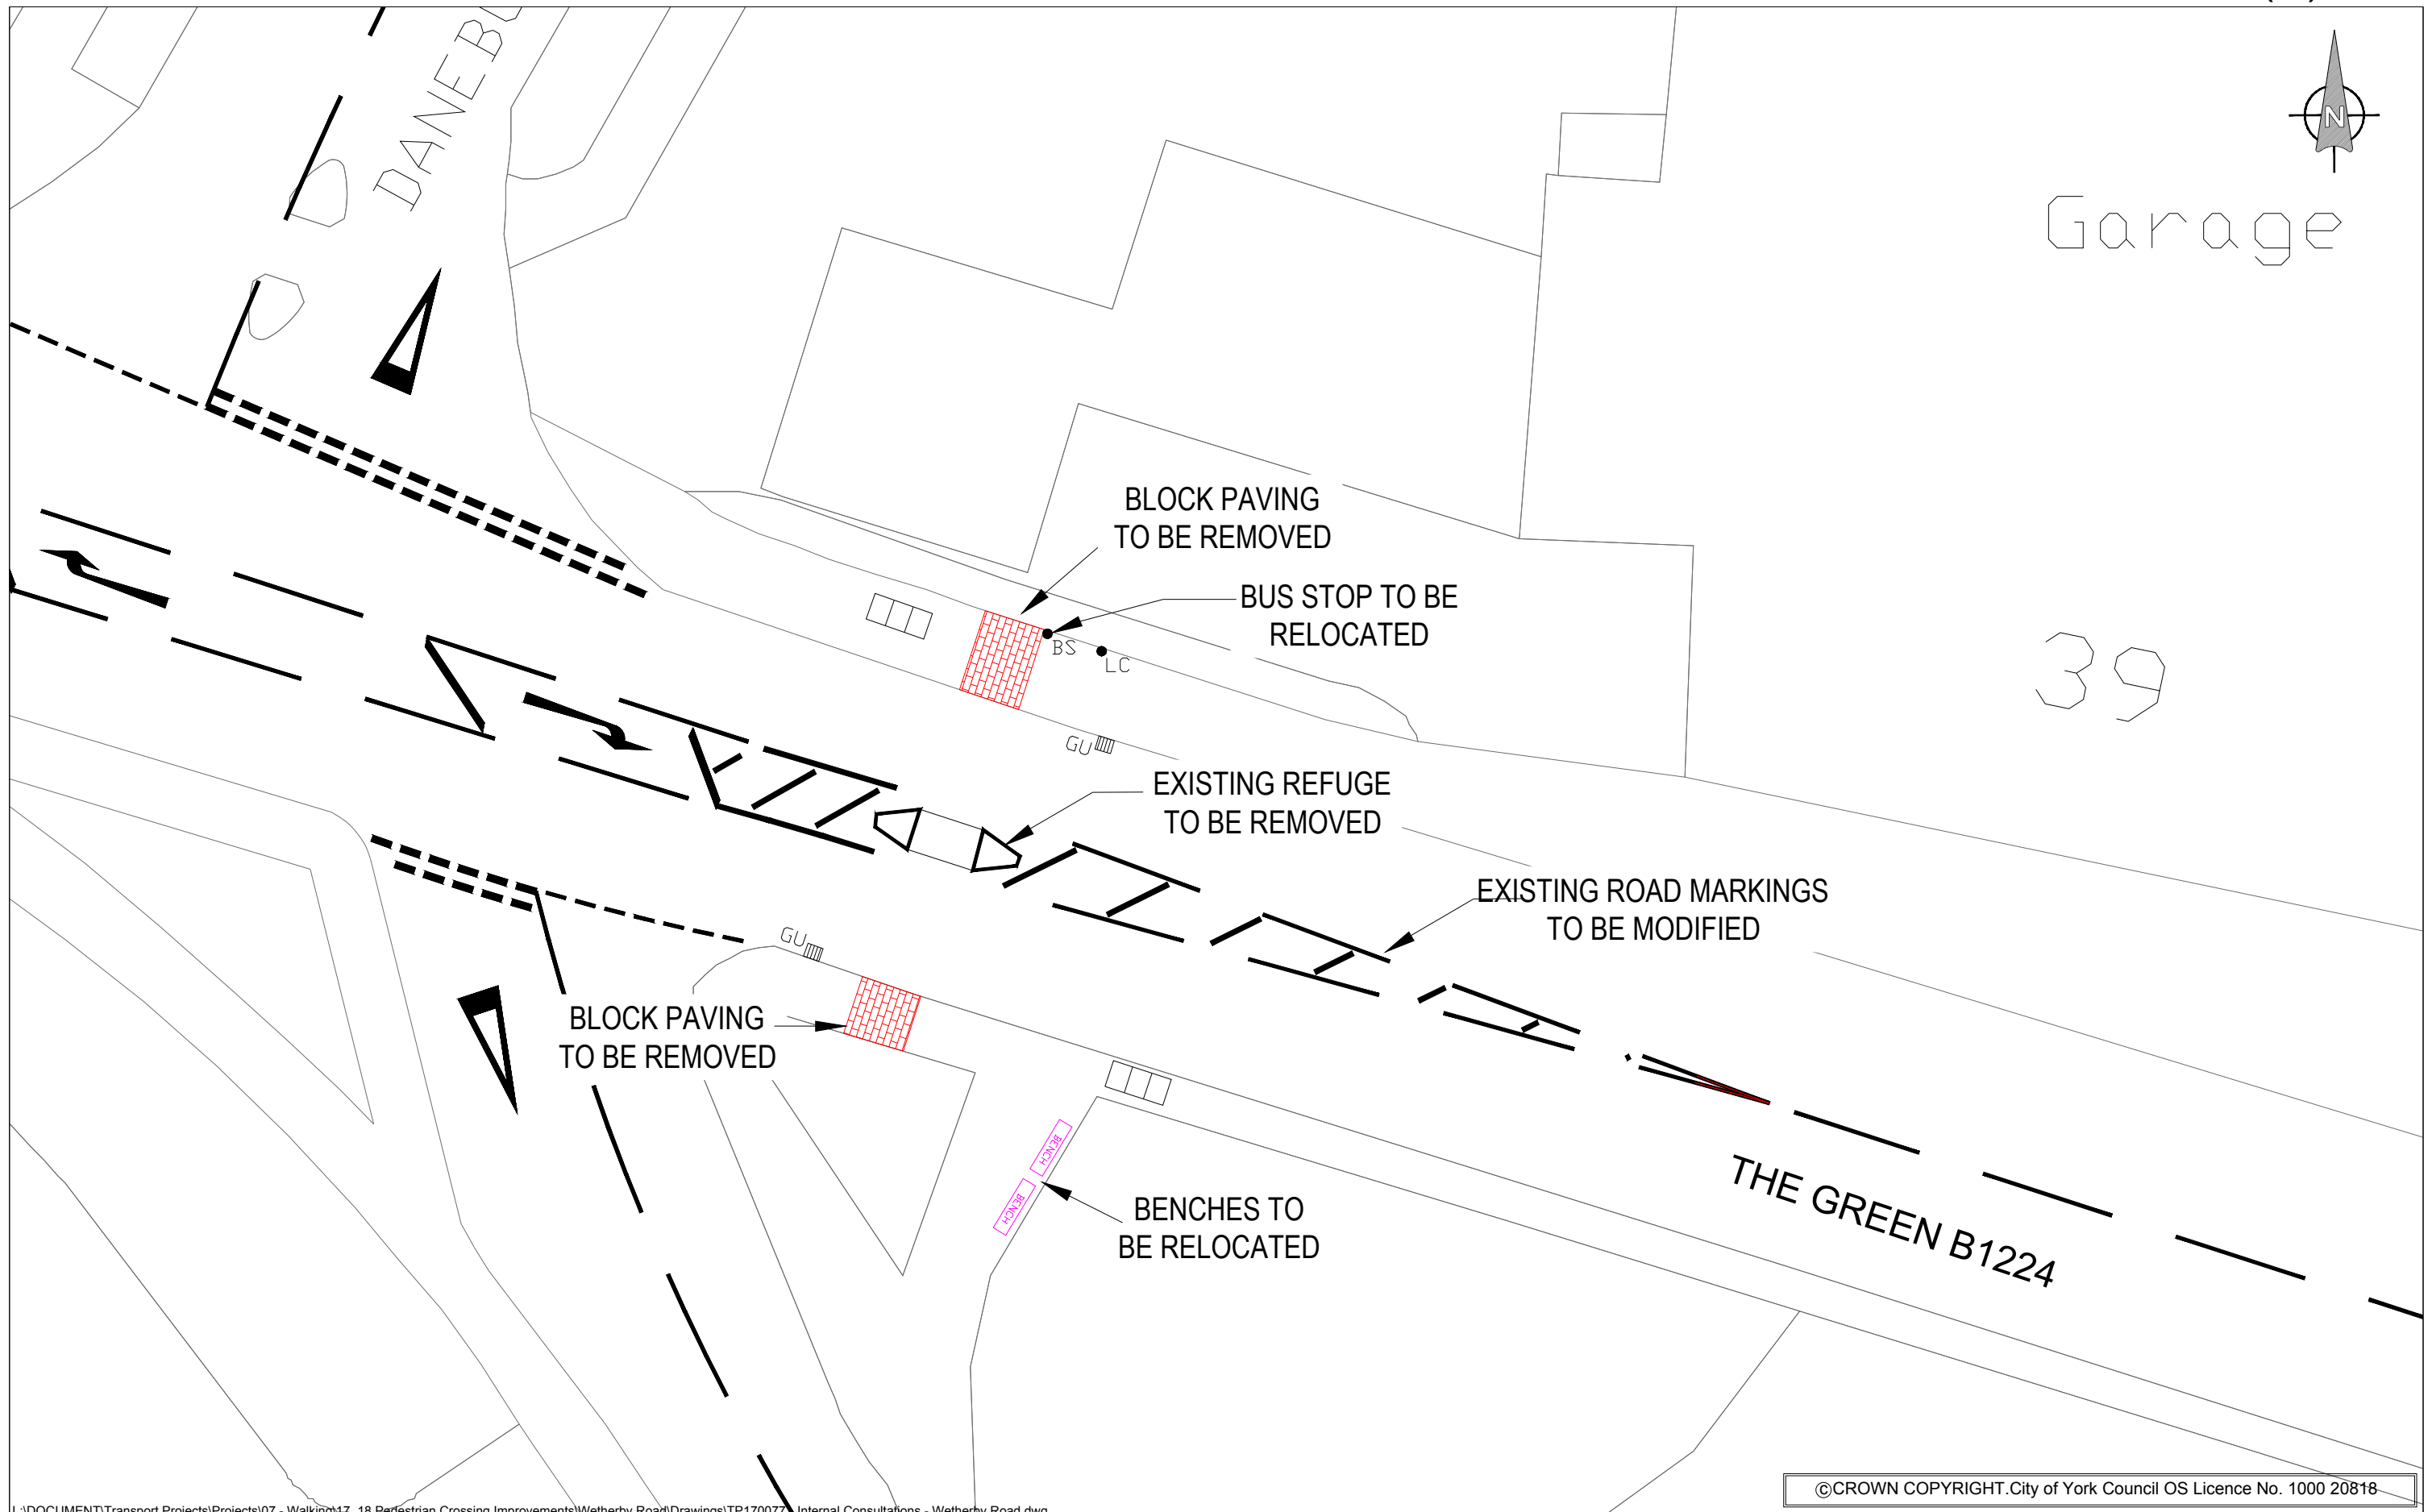

Garage

39

L:\DOCUMENT\Transport Projects\Projects\07 - Walking\17\_18 Pedestrian Crossing Improvements\Wetherby Road\Drawings\TP170077 Internal Consultations - Wetherby Road.dwg

©CROWN COPYRIGHT. City of York Council OS Licence No. 1000 20818

**CITY OF YORK COUNCIL**  
 Highways - Transport Projects and Delivery Team  
 Eco Depot, Hazel Court, James Street, York, YO10 3DS  
 www.york.gov.uk

DATE	INITIAL	REV	AMENDMENT	DATE
JAN '18	AW			
	MK			
	A3			

**WETHERBY RD. PEDESTRIAN CROSSING CONSULTATION PLAN EXISTING LAYOUT**

SCALE	NTS
TP/170077/CONS/01	